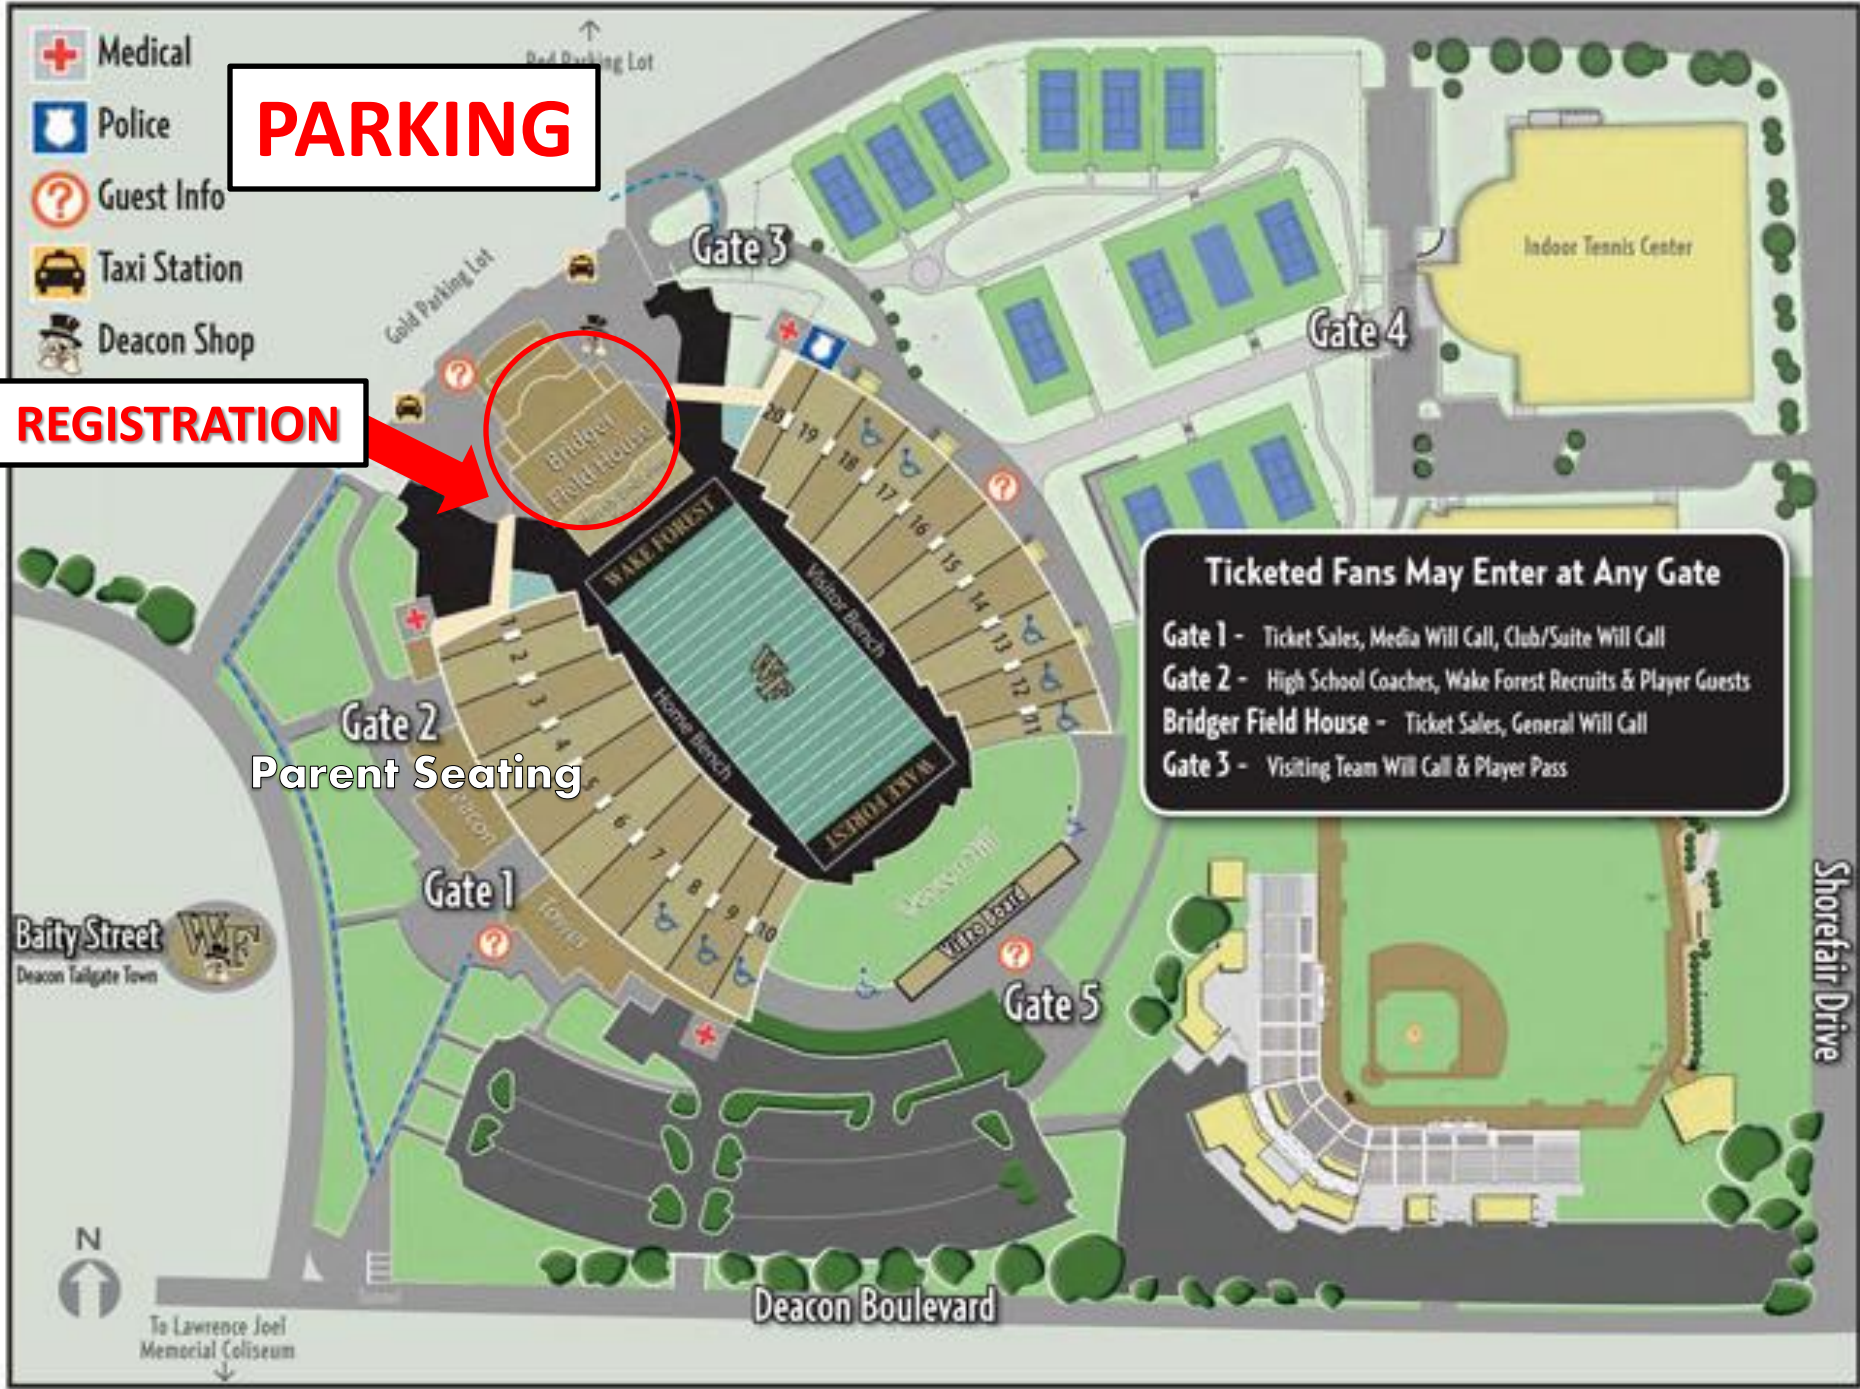

-  Medical
-  Police
-  Guest Info
-  Taxi Station
-  Deacon Shop

**PARKING**

**REGISTRATION**

**Ticketed Fans May Enter at Any Gate**

- Gate 1 - Ticket Sales, Media Will Call, Club/Suite Will Call
- Gate 2 - High School Coaches, Wake Forest Recruits & Player Guests
- Bridger Field House - Ticket Sales, General Will Call
- Gate 3 - Visiting Team Will Call & Player Pass

Parent Seating

Baity Street  
Deacon Tailgate Town

Deacon Boulevard

Shorefair Drive

Indoor Tennis Center

Gate 3

Gate 4

Gate 2

Gate 1

Gate 5

BRIDGER  
FIELD HOUSE

WAKE FOREST

Home Bench

Visitor Bench

1 2 3 4 5 6 7 8 9 10

11 12 13 14 15 16 17 18 19 20

WAKE FOREST

WAKE FOREST

WAKE FOREST